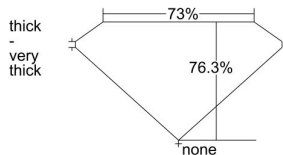

GIA®

FACSIMILE

GIA REPORT 6425820908

Verify this report at GIA.edu

GIA NATURAL DIAMOND DOSSIER®

April 06, 2022
GIA Report Number **6425820908**
Shape and Cutting Style ..... **Square Modified Brilliant**
Measurements ..... **4.97 x 4.93 x 3.76 mm**

GRADING RESULTS

Carat Weight ..... **0.81 carat**
Color Grade ..... **L**
Clarity Grade **VS1**

ADDITIONAL GRADING INFORMATION

Polish ..... **Very Good**
Symmetry ..... **Very Good**
Fluorescence ..... **None**
Clarity Characteristics..... **Cloud, Needle**
Inscription(s): **GIA 6425820908**

PROPORTIONS

Profile not to actual proportions

GRADING SCALES

GIA COLOR SCALE		GIA CLARITY SCALE			
COLORLESS	D	VERY VERY SLIGHTLY INCLUDED	FLAWLESS		
	E		INTERNALLY FLAWLESS		
	F		VVS₁		
	NEAR COLORLESS	G	VERY SLIGHTLY INCLUDED	VVS₂	
		H		VS₁	
		FAINT	I	SLIGHTLY INCLUDED	VS₂
			J		SI₁
			K		SI₂
	LIGHT	L	INCLUDED	I₁	
		M		I₂	
N		I₃			
O					
P					
Q					
R					
S