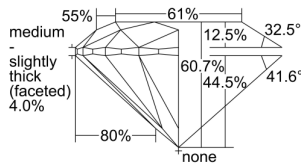

GIA®

FACSIMILE

GIA REPORT 6425822949

Verify this report at GIA.edu

GIA NATURAL DIAMOND DOSSIER®

April 07, 2022
GIA Report Number **6425822949**
Shape and Cutting Style ..... **Round Brilliant**
Measurements ..... **4.93 - 4.97 x 3.01 mm**

GRADING RESULTS

Carat Weight ..... **0.45 carat**
Color Grade ..... **G**
Clarity Grade **VS2**
Cut Grade ..... **Excellent**

ADDITIONAL GRADING INFORMATION

Polish ..... **Very Good**
Symmetry ..... **Excellent**
Fluorescence ..... **None**
Clarity Characteristics..... **Crystal, Cloud, Knot**
Inscription(s): **GIA 6425822949**

PROPORTIONS

Profile to actual proportions

GRADING SCALES

GIA COLOR SCALE	GIA CLARITY SCALE	GIA CUT SCALE	
D	FLAWLESS	EXCELLENT	
E	INTERNALLY FLAWLESS		
F		VVS₁	VERY GOOD
G	VVS₂		
H	VS₁	GOOD	
I	VS₂		
J	SI₁	FAIR	
K	SI₂		
L	I₁	POOR	
M	I₂		
N	I₃		
O			
P			
Q			
R			
S			
T			
U			
V			
W			
X			
Y			
Z