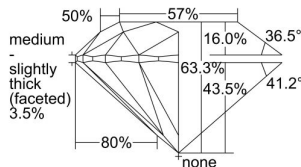

GIA®

FACSIMILE

GIA REPORT 6425893693

Verify this report at GIA.edu

GIA NATURAL DIAMOND DOSSIER®

March 31, 2022
GIA Report Number **6425893693**
Shape and Cutting Style ..... **Round Brilliant**
Measurements ..... **4.99 - 5.05 x 3.18 mm**

GRADING RESULTS

Carat Weight ..... **0.50 carat**
Color Grade ..... **F**
Clarity Grade **S11**
Cut Grade ..... **Excellent**

ADDITIONAL GRADING INFORMATION

Polish ..... **Excellent**
Symmetry ..... **Very Good**
Fluorescence ..... **None**
Clarity Characteristics..... **Crystal, Cloud, Feather**
Inscription(s): **GIA 6425893693**

PROPORTIONS

Profile to actual proportions

GRADING SCALES

GIA COLOR SCALE

COLORLESS	D
	E
	F
	G
	H
	I
	J
NEAR COLORLESS	K
	L
	M
	N
	O
	P
	Q
	R
	S
	T
	U
	V
	W
	X
	Y
LIGHT	Z

GIA CLARITY SCALE

FLAWLESS	VERY VERY SLIGHTLY INCLUDED	VVS₁	VVS₂	VS₁	VS₂	S1₁	S1₂	I₁	I₂	I₃	
											INTERNAL FLAWLESS

GIA CUT SCALE

EXCELLENT
VERY GOOD
GOOD
FAIR
POOR