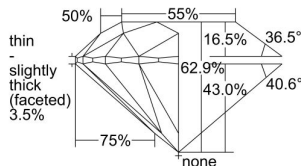

GIA®

FACSIMILE

GIA REPORT 6425894141

Verify this report at GIA.edu

GIA NATURAL DIAMOND DOSSIER®

April 01, 2022
GIA Report Number **6425894141**
Shape and Cutting Style ..... **Round Brilliant**
Measurements ..... **5.03 - 5.06 x 3.17 mm**

GRADING RESULTS

Carat Weight ..... **0.50 carat**
Color Grade ..... **I**
Clarity Grade **SI2**
Cut Grade ..... **Excellent**

ADDITIONAL GRADING INFORMATION

Polish ..... **Excellent**
Symmetry ..... **Excellent**
Fluorescence ..... **None**
Clarity Characteristics..... **Crystal, Cloud**
Inscription(s): **GIA 6425894141**

PROPORTIONS

Profile to actual proportions

GRADING SCALES

GIA COLOR SCALE	GIA CLARITY SCALE	GIA CUT SCALE	
D	FLAWLESS	EXCELLENT	
E	INTERNALLY FLAWLESS		
F		VVS₁	VERY GOOD
G	VVS₂		
H	VS₁	GOOD	
I	VS₂		
J	SI₁	FAIR	
K	SI₂		
L	I₁	POOR	
M	I₂		
N	I₃		
O			
P			
Q			
R			
S			
T			
U			
V			
W			
X			
Y			
Z