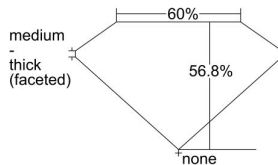

GIA®

FACSIMILE

GIA REPORT 6425916608

Verify this report at GIA.edu

GIA NATURAL DIAMOND DOSSIER®

April 07, 2022
GIA Report Number **6425916608**
Shape and Cutting Style ..... **Oval Brilliant**
Measurements ..... **7.05 x 4.86 x 2.76 mm**

GRADING RESULTS

Carat Weight ..... **0.61 carat**
Color Grade ..... **F**
Clarity Grade **VS1**

ADDITIONAL GRADING INFORMATION

Polish ..... **Excellent**
Symmetry ..... **Very Good**
Fluorescence ..... **Medium Blue**
Clarity Characteristics..... **Feather, Pinpoint**
Inscription(s): **GIA 6425916608**

PROPORTIONS

Profile not to actual proportions

GRADING SCALES

GIA COLOR SCALE		GIA CLARITY SCALE			
COLORLESS	D	VERY VERY SLIGHTLY INCLUDED	FLAWLESS		
	E		INTERNALLY FLAWLESS		
	F	VERY SLIGHTLY INCLUDED	VVS₁		
	G		VVS₂		
	H		VS₁		
	NEAR COLORLESS	I	SLIGHTLY INCLUDED	VS₂	
		J		SI₁	
		FAINT	K	INCLUDED	SI₂
			L		I₁
			M		I₂
VERT LIGHT	N	LIGHT	I₃		
	O				
	P				
	Q				
	R