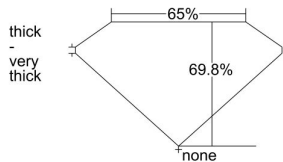

GIA®

FACSIMILE

GIA REPORT 6425933554

Verify this report at GIA.edu

GIA NATURAL DIAMOND DOSSIER®

April 07, 2022
GIA Report Number **6425933554**
Shape and Cutting Style ..... **Cut-Cornered Rectangular Modified Brilliant**
Measurements ..... **7.36 x 4.08 x 2.85 mm**

GRADING RESULTS

Carat Weight ..... **0.80 carat**
Color Grade ..... **H**
Clarity Grade **VS1**

ADDITIONAL GRADING INFORMATION

Polish ..... **Excellent**
Symmetry ..... **Very Good**
Fluorescence ..... **None**
Clarity Characteristics..... **Crystal, Feather, Needle, Pinpoint**
Inscription(s): **GIA 6425933554**

PROPORTIONS

Profile not to actual proportions

GRADING SCALES

GIA COLOR SCALE		GIA CLARITY SCALE			
COLORLESS	D	VERY VERY SLIGHTLY INCLUDED	FLAWLESS		
	E		INTERNALLY FLAWLESS		
	F	VERY SLIGHTLY INCLUDED	VVS₁		
	G		VVS₂		
	H		VS₁		
	NEAR COLORLESS	I	SLIGHTLY INCLUDED	VS₂	
		J		SI₁	
		FAINT	K	INCLUDED	SI₂
			L		I₁
			M		I₂
VERT LIGHT	N	LIGHT	I₃		
	O				
	P				
	Q				
	R