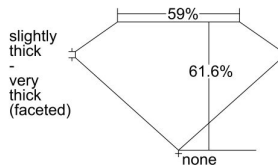

GIA®

FACSIMILE

GIA REPORT 6425982960

Verify this report at GIA.edu

GIA NATURAL DIAMOND DOSSIER®

April 07, 2022
GIA Report Number **6425982960**
Shape and Cutting Style ..... **Pear Brilliant**
Measurements ..... **7.35 x 5.14 x 3.17 mm**

GRADING RESULTS

Carat Weight ..... **0.70 carat**
Color Grade ..... **G**
Clarity Grade **VVS1**

ADDITIONAL GRADING INFORMATION

Polish ..... **Excellent**
Symmetry ..... **Very Good**
Fluorescence ..... **Faint**
Clarity Characteristics ..... **Pinpoint**
Inscription(s): GIA 6425982960

PROPORTIONS

Profile not to actual proportions

GRADING SCALES

GIA COLOR SCALE		GIA CLARITY SCALE	
COLORLESS	D	VERY VERY SLIGHTLY INCLUDED	FLAWLESS
	E		INTERNALLY FLAWLESS
	F		VVS₁
	G		VVS₂
	H		VS₁
	I		VS₂
	J		SI₁
	K		SI₂
	L		I₁
	M		I₂
NEAR COLORLESS	N	SLIGHTLY INCLUDED	I₃
	O		
	P		
	Q		
FAINT	R		
	S		
	T		
	U		
VERT LIGHT	V		
	W		
	X		
	Y		
LIGHT	Z