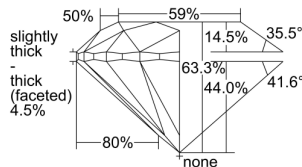

GIA®

FACSIMILE

GIA REPORT 6431037821

Verify this report at GIA.edu

GIA NATURAL DIAMOND DOSSIER®

April 13, 2022
GIA Report Number 6431037821
Shape and Cutting Style ..... Round Brilliant
Measurements ..... 4.07 - 4.09 x 2.58 mm

GRADING RESULTS

Carat Weight ..... 0.27 carat
Color Grade ..... G
Clarity Grade VS2
Cut Grade ..... Very Good

ADDITIONAL GRADING INFORMATION

Polish ..... Very Good
Symmetry ..... Good
Fluorescence ..... Medium Blue
Clarity Characteristics ..... Crystal
Inscription(s): GIA 6431037821

PROPORTIONS

Profile to actual proportions