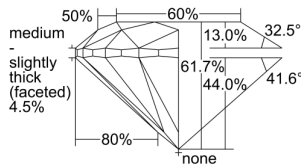

GIA®

FACSIMILE

GIA REPORT 6431167996

Verify this report at GIA.edu

GIA NATURAL DIAMOND DOSSIER®

April 22, 2022
GIA Report Number **6431167996**
Shape and Cutting Style ..... **Round Brilliant**
Measurements ..... **3.75 - 3.78 x 2.33 mm**

GRADING RESULTS

Carat Weight ..... **0.20 carat**
Color Grade ..... **E**
Clarity Grade **VS1**
Cut Grade ..... **Excellent**

ADDITIONAL GRADING INFORMATION

Polish ..... **Excellent**
Symmetry ..... **Excellent**
Fluorescence ..... **None**
Clarity Characteristics..... **Crystal, Needle, Pinpoint**
Inscription(s): **GIA 6431167996**

PROPORTIONS

Profile to actual proportions

GRADING SCALES

GIA COLOR SCALE	GIA CLARITY SCALE	GIA CUT SCALE	
D	FLAWLESS	EXCELLENT	
E	INTERNALLY FLAWLESS		
F		VVS₁	VERY GOOD
G	VVS₂		
H	VS₁	GOOD	
I	VS₂		
J	SI₁	FAIR	
K	SI₂		
L	I₁	POOR	
M			
N			
O	I₂		
P			
Q			
R	I₃		
S			
T			
U			
V			
W			
X			
Y			
Z