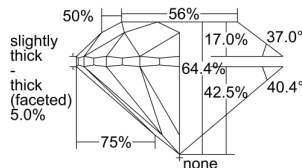

GIA®

FACSIMILE

GIA REPORT 6431177736

Verify this report at GIA.edu

GIA NATURAL DIAMOND DOSSIER®

April 25, 2022
GIA Report Number **6431177736**
Shape and Cutting Style ..... **Round Brilliant**
Measurements ..... **5.98 - 6.05 x 3.87 mm**

GRADING RESULTS

Carat Weight ..... **0.90 carat**
Color Grade ..... **D**
Clarity Grade **VS1**
Cut Grade ..... **Very Good**

ADDITIONAL GRADING INFORMATION

Polish ..... **Excellent**
Symmetry ..... **Very Good**
Fluorescence ..... **None**
Clarity Characteristics.....**Crystal, Pinpoint, Indented Natural**
Inspection(s): **GIA 6431177736**

PROPORTIONS

Profile to actual proportions

GRADING SCALES

GIA COLOR SCALE	GIA CLARITY SCALE	GIA CUT SCALE
D	FLAWLESS	EXCELLENT
E	INTERNALLY FLAWLESS	
F	VVS₁	VERY GOOD
G		
H	VS₁	GOOD
I		
J	VS₂	FAIR
K		
L	SI₁	POOR
M		
N	I₁	
O		
P	I₂	
R		
S	I₃	
T		
U		
V		
W		
X		
Y		
Z