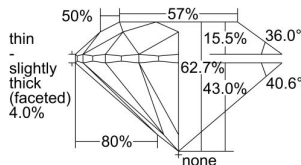

GIA®

FACSIMILE

GIA REPORT 6431178179

Verify this report at GIA.edu

GIA NATURAL DIAMOND DOSSIER®

April 22, 2022
GIA Report Number **6431178179**
Shape and Cutting Style ..... **Round Brilliant**
Measurements ..... **6.09 - 6.14 x 3.84 mm**

GRADING RESULTS

Carat Weight ..... **0.90 carat**
Color Grade ..... **J**
Clarity Grade **VS2**
Cut Grade ..... **Excellent**

ADDITIONAL GRADING INFORMATION

Polish ..... **Excellent**
Symmetry ..... **Very Good**
Fluorescence ..... **Strong Blue**
Clarity Characteristics..... **Crystal, Indented Natural, Cloud**
Inspection(s): GIA 6431178179

PROPORTIONS

Profile to actual proportions