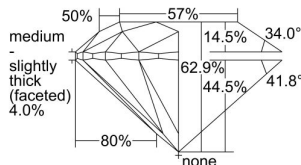

GIA®

FACSIMILE

GIA REPORT 6431187306

Verify this report at GIA.edu

GIA NATURAL DIAMOND DOSSIER®

May 11, 2022
GIA Report Number **6431187306**
Shape and Cutting Style ..... **Round Brilliant**
Measurements ..... **4.19 - 4.21 x 2.64 mm**

GRADING RESULTS

Carat Weight ..... **0.28 carat**
Color Grade ..... **H**
Clarity Grade **VVS2**
Cut Grade ..... **Excellent**

ADDITIONAL GRADING INFORMATION

Polish ..... **Excellent**
Symmetry ..... **Excellent**
Fluorescence ..... **None**
Clarity Characteristics ..... **Pinpoint**
Inscription(s): **GIA 6431187306**

PROPORTIONS

Profile to actual proportions

GRADING SCALES

GIA COLOR SCALE	GIA CLARITY SCALE	GIA CUT SCALE	
D	FLAWLESS	EXCELLENT	
E	INTERNALLY FLAWLESS		
F		VVS₁	VERY GOOD
G	VVS₂		
H	VS₁	GOOD	
I	VS₂		
J	SI₁	FAIR	
K	SI₂		
L	I₁	POOR	
M	I₂		
N	I₃		
O			
P			
Q			
R			
S			
T			
U			
V			
W			
X			
Y			
Z