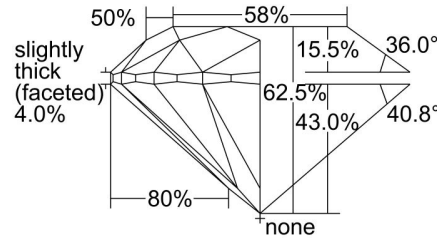

GIA NATURAL DIAMOND GRADING REPORT

 April 28, 2022
 GIA Report Number **6431198171**
 Shape and Cutting Style **Round Brilliant**
 Measurements **6.37 - 6.41 x 4.00 mm**
GRADING RESULTS

 Carat Weight **1.02 carat**
 Color Grade **H**
 Clarity Grade **VS1**
 Cut Grade **Excellent**
ADDITIONAL GRADING INFORMATION

 Polish **Excellent**
 Symmetry **Excellent**
 Fluorescence **Very Strong Blue**
 Inscription(s): **GIA 6431198171**
Comments: Additional clouds are not shown. Pinpoints are not shown.

PROPORTIONS

Profile to actual proportions

CLARITY CHARACTERISTICS

KEY TO SYMBOLS*

-  Cloud
-  Feather
-  Needle

* Red symbols denote internal characteristics (inclusions). Green or black symbols denote external characteristics (blemishes). Diagram is an approximate representation of the diamond, and symbols shown indicate type, position, and approximate size of clarity characteristics. All clarity characteristics may not be shown. Details of finish are not shown.