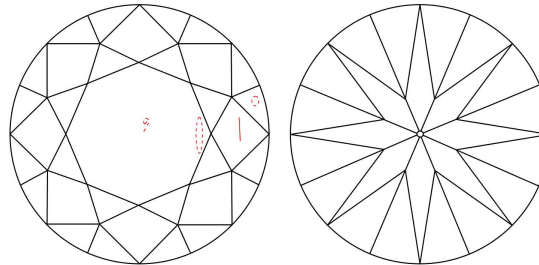

GIA NATURAL DIAMOND GRADING REPORT

 April 28, 2022
 GIA Report Number **6431198171**
 Shape and Cutting Style **Round Brilliant**
 Measurements **6.37 - 6.41 x 4.00 mm**
GRADING RESULTS

 Carat Weight **1.02 carat**
 Color Grade **H**
 Clarity Grade **VS1**
 Cut Grade **Excellent**
ADDITIONAL GRADING INFORMATION

 Polish **Excellent**
 Symmetry **Excellent**
 Fluorescence **Very Strong Blue**
 Inscription(s): **GIA 6431198171**
Comments: Additional clouds are not shown. Pinpoints are not shown.

PROPORTIONS

Profile to actual proportions

CLARITY CHARACTERISTICS

KEY TO SYMBOLS*

-  Cloud
-  Feather
-  Needle

* Red symbols denote internal characteristics (inclusions). Green or black symbols denote external characteristics (blemishes). Diagram is an approximate representation of the diamond, and symbols shown indicate type, position, and approximate size of clarity characteristics. All clarity characteristics may not be shown. Details of finish are not shown.