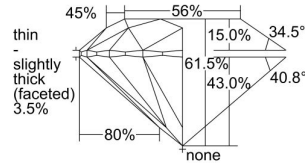

GIA®

FACSIMILE

GIA REPORT 6431206870

Verify this report at GIA.edu

GIA NATURAL DIAMOND DOSSIER®

April 27, 2022
GIA Report Number **6431206870**
Shape and Cutting Style ..... **Round Brilliant**
Measurements ..... **4.91 - 4.94 x 3.03 mm**

GRADING RESULTS

Carat Weight ..... **0.45 carat**
Color Grade ..... **F**
Clarity Grade **VS1**
Cut Grade ..... **Excellent**

ADDITIONAL GRADING INFORMATION

Polish ..... **Excellent**
Symmetry ..... **Excellent**
Fluorescence ..... **None**
Clarity Characteristics..... **Feather, Needle, Pinpoint**
Inscription(s): **GIA 6431206870**

PROPORTIONS

Profile to actual proportions