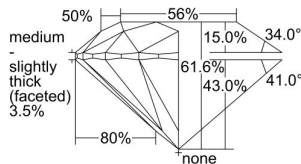

GIA®

FACSIMILE

GIA REPORT 6431211856

Verify this report at GIA.edu

GIA NATURAL DIAMOND DOSSIER®

April 26, 2022
GIA Report Number 6431211856
Shape and Cutting Style ..... Round Brilliant
Measurements ..... 3.75 - 3.76 x 2.31 mm

GRADING RESULTS

Carat Weight ..... 0.19 carat
Color Grade ..... D
Clarity Grade VVS1
Cut Grade ..... Excellent

ADDITIONAL GRADING INFORMATION

Polish ..... Excellent
Symmetry ..... Very Good
Fluorescence ..... None
Clarity Characteristics ..... Cloud
Inscription(s): GIA 6431211856

PROPORTIONS

Profile to actual proportions

GRADING SCALES

GIA COLOR SCALE	GIA CLARITY SCALE	GIA CUT SCALE	
D	FLAWLESS	EXCELLENT	
E	INTERNALLY FLAWLESS		
F		VVS₁	VERY GOOD
G	VVS₂		
H	VS₁	GOOD	
I	VS₂		
J	SI₁	FAIR	
K	SI₂		
L	I₁	POOR	
M	I₂		
N	I₃		
O			
P			
Q			
R			
S			
T			
U			
V			
W			
X			
Y			
Z