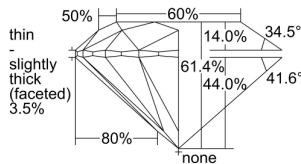

GIA®

FACSIMILE

GIA REPORT 6431273894

Verify this report at GIA.edu

GIA NATURAL DIAMOND DOSSIER®

May 02, 2022
GIA Report Number **6431273894**
Shape and Cutting Style ..... **Round Brilliant**
Measurements ..... **5.27 - 5.28 x 3.24 mm**

GRADING RESULTS

Carat Weight ..... **0.55 carat**
Color Grade ..... **L**
Clarity Grade **VVS1**
Cut Grade ..... **Excellent**

ADDITIONAL GRADING INFORMATION

Polish ..... **Excellent**
Symmetry ..... **Excellent**
Fluorescence ..... **None**
Clarity Characteristics..... **Pinpoint, Feather**
Inscription(s): **GIA 6431273894**

PROPORTIONS

Profile to actual proportions

GRADING SCALES

GIA COLOR SCALE	GIA CLARITY SCALE	GIA CUT SCALE	
D	FLAWLESS	EXCELLENT	
E	INTERNALLY FLAWLESS		
F		VVS₁	VERY GOOD
G	VVS₂		
H	VS₁	GOOD	
I	VS₂		
J	SI₁	FAIR	
K	SI₂		
L	I₁	POOR	
M			
N			
O	I₂		
P			
Q			
R	I₃		
S			
T			
U			
V			
W			
X			
Y			
Z