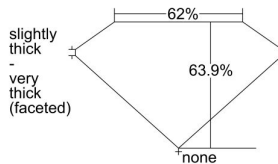

GIA®

FACSIMILE

GIA REPORT 6431285861

Verify this report at GIA.edu

GIA NATURAL DIAMOND DOSSIER®

May 04, 2022
GIA Report Number 6431285861
Shape and Cutting Style ..... Pear Brilliant
Measurements ..... 6.70 x 4.43 x 2.83 mm

GRADING RESULTS

Carat Weight ..... 0.51 carat
Color Grade ..... G
Clarity Grade VVS1

ADDITIONAL GRADING INFORMATION

Polish ..... Excellent
Symmetry ..... Very Good
Fluorescence ..... Faint
Clarity Characteristics ..... Pinpoint
Inscription(s): GIA 6431285861

PROPORTIONS

Profile not to actual proportions

GRADING SCALES

GIA COLOR SCALE		GIA CLARITY SCALE		
COLORLESS	D	VERY VERY SLIGHTLY INCLUDED	FLAWLESS	
	E		INTERNALLY FLAWLESS	
	F		VVS₁	
	G		VVS₂	
	NEAR COLORLESS	H	VERY SLIGHTLY INCLUDED	VS₁
		I		VS₂
		J	SLIGHTLY INCLUDED	S₁
		K		S₂
	L	I₁		
	FAINT	M	INCLUDED	I₂
N		I₃		
O		NOT GRADED		
P				
Q				
R				
LIGHT	S			
	T			
	U			
	V			
	W			
	X			
	Y			
	Z