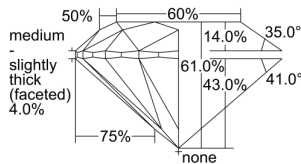

GIA®

FACSIMILE

GIA REPORT 6431307236

Verify this report at GIA.edu

GIA NATURAL DIAMOND DOSSIER®

May 06, 2022
GIA Report Number **6431307236**
Shape and Cutting Style ..... **Round Brilliant**
Measurements ..... **3.93 - 3.96 x 2.41 mm**

GRADING RESULTS

Carat Weight ..... **0.23 carat**
Color Grade ..... **E**
Clarity Grade **VVS2**
Cut Grade ..... **Excellent**

ADDITIONAL GRADING INFORMATION

Polish ..... **Excellent**
Symmetry ..... **Excellent**
Fluorescence ..... **None**
Clarity Characteristics ..... **Feather**
Inscription(s): **GIA 6431307236**

PROPORTIONS

Profile to actual proportions

GRADING SCALES

GIA COLOR SCALE	GIA CLARITY SCALE	GIA CUT SCALE	
D	FLAWLESS	EXCELLENT	
E	INTERNALLY FLAWLESS		
F		VVS₁	VERY GOOD
G	VVS₂		
H	VS₁	GOOD	
I	VS₂		
J	SI₁	FAIR	
K	SI₂		
L	I₁	POOR	
M	I₂		
N	I₃		
O			
P			
Q			
R			
S			
T			
U			
V			
W			
X			
Y			
Z