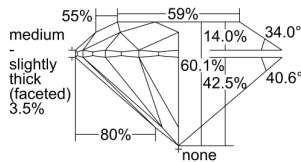

GIA®

FACSIMILE

GIA REPORT 6431346252

Verify this report at GIA.edu

GIA NATURAL DIAMOND DOSSIER®

May 09, 2022
GIA Report Number **6431346252**
Shape and Cutting Style ..... **Round Brilliant**
Measurements ..... **5.15 - 5.18 x 3.11 mm**

GRADING RESULTS

Carat Weight ..... **0.51 carat**
Color Grade ..... **E**
Clarity Grade **S11**
Cut Grade ..... **Excellent**

ADDITIONAL GRADING INFORMATION

Polish ..... **Excellent**
Symmetry ..... **Excellent**
Fluorescence ..... **None**
Clarity Characteristics..... **Crystal, Feather, Cloud**
Inscription(s): **GIA 6431346252**

PROPORTIONS

Profile to actual proportions

GRADING SCALES

GIA COLOR SCALE	GIA CLARITY SCALE	GIA CUT SCALE	
D	FLAWLESS	EXCELLENT	
E	INTERNALLY FLAWLESS		
F		VVS₁	VERY GOOD
G	VVS₂		
H	VS₁	GOOD	
I	VS₂		
J	S1₁	FAIR	
K	S1₂		
L	I₁	POOR	
M	I₂		
N	I₃		
O			
P			
Q			
R			
S			
T			
U			
V			
W			
X			
Y			
Z