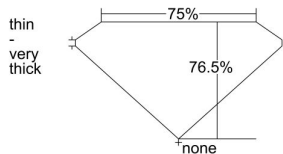

GIA®

FACSIMILE

GIA REPORT 6431356861

Verify this report at GIA.edu

GIA NATURAL DIAMOND DOSSIER®

May 12, 2022
GIA Report Number 6431356861
Shape and Cutting Style ..... Square Modified Brilliant
Measurements ..... 4.35 x 4.18 x 3.20 mm

GRADING RESULTS

Carat Weight ..... 0.50 carat
Color Grade ..... J
Clarity Grade VS1

ADDITIONAL GRADING INFORMATION

Polish ..... Excellent
Symmetry ..... Very Good
Fluorescence ..... None
Clarity Characteristics..... Feather, Cloud
Inscription(s): GIA 6431356861

PROPORTIONS

Profile not to actual proportions

GRADING SCALES

GIA COLOR SCALE		GIA CLARITY SCALE			
COLORLESS	D	VERY VERY SLIGHTLY INCLUDED	FLAWLESS		
	E		INTERNALLY FLAWLESS		
	F	VERY SLIGHTLY INCLUDED	VVS₁		
	G		VVS₂		
	H		VS₁		
	NEAR COLORLESS	I	SLIGHTLY INCLUDED	VS₂	
		J		SI₁	
		FAINT	K	INCLUDED	SI₂
			L		I₁
			M		I₂
VERT LIGHT	N	LIGHT	I₃		
	O				
	P				
	Q				
	R