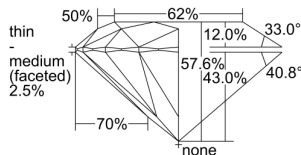

GIA®

FACSIMILE

GIA REPORT 6431357921

Verify this report at GIA.edu

GIA NATURAL DIAMOND DOSSIER®

May 16, 2022
GIA Report Number **6431357921**
Shape and Cutting Style ..... **Round Brilliant**
Measurements ..... **5.23 - 5.25 x 3.02 mm**

GRADING RESULTS

Carat Weight ..... **0.50 carat**
Color Grade ..... **I**
Clarity Grade **VVS2**
Cut Grade ..... **Excellent**

ADDITIONAL GRADING INFORMATION

Polish ..... **Excellent**
Symmetry ..... **Excellent**
Fluorescence ..... **None**
Clarity Characteristics..... **Feather, Pinpoint**
Inscription(s): **GIA 6431357921**

PROPORTIONS

Profile to actual proportions