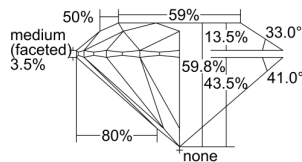

GIA®

FACSIMILE

GIA REPORT

6431360314

Verify this report at GIA.edu

GIA NATURAL DIAMOND DOSSIER®

May 10, 2022
GIA Report Number **6431360314**
Shape and Cutting Style ..... **Round Brilliant**
Measurements ..... **4.36 - 4.37 x 2.61 mm**

GRADING RESULTS

Carat Weight ..... **0.30 carat**
Color Grade ..... **J**
Clarity Grade **S11**
Cut Grade ..... **Excellent**

ADDITIONAL GRADING INFORMATION

Polish ..... **Excellent**
Symmetry ..... **Excellent**
Fluorescence ..... **None**
Clarity Characteristics ..... **Feather**
Inscription(s): **GIA 6431360314**

PROPORTIONS

Profile to actual proportions

GRADING SCALES

GIA COLOR SCALE	GIA CLARITY SCALE	GIA CUT SCALE	
D	FLAWLESS	EXCELLENT	
E	INTERNALLY FLAWLESS		
F		VVS₁	VERY GOOD
G	VVS₂		
H	VS₁	GOOD	
I	VS₂		
J	S1₁	FAIR	
K	S1₂		
L	I₁	POOR	
M	I₂		
N	I₃		
O			
P			
Q			
R			
S			
T			
U			
V			
W			
X			
Y			
Z