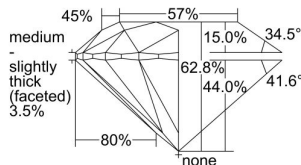

GIA®

FACSIMILE

GIA REPORT 6431383101

Verify this report at GIA.edu

GIA NATURAL DIAMOND DOSSIER®

May 12, 2022
GIA Report Number **6431383101**
Shape and Cutting Style ..... **Round Brilliant**
Measurements ..... **3.79 - 3.82 x 2.39 mm**

GRADING RESULTS

Carat Weight ..... **0.21 carat**
Color Grade ..... **D**
Clarity Grade **VVS2**
Cut Grade ..... **Excellent**

ADDITIONAL GRADING INFORMATION

Polish ..... **Excellent**
Symmetry ..... **Excellent**
Fluorescence ..... **None**
Clarity Characteristics..... **Cloud, Needle, Pinpoint**
Inscription(s): **GIA 6431383101**

PROPORTIONS

Profile to actual proportions

GRADING SCALES

GIA COLOR SCALE		GIA CLARITY SCALE		GIA CUT SCALE		
COLORLESS	D	VERY VERY SLIGHTLY INCLUDED	FLAWLESS	EXCELLENT		
	E		INTERNALLY FLAWLESS			
	F		VVS₁			
	G		VVS₂			
	NEAR COLORLESS	H	VERY SLIGHTLY INCLUDED	VS₁	VERY GOOD	
		I		VS₂		
		FAINT	J	SLIGHTLY INCLUDED	SI₁	FAIR
			K		SI₂	
	L		I₁			
	VERY LIGHT		M	INCLUDED	I₂	POOR
N			I₃			
O						
P						
LIGHT	Q					
	R					
	S					
	T					
	U					
	V					
	W					
	X					
	Y					
	Z