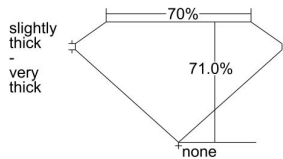

GIA®

FACSIMILE

GIA REPORT 6431388449

Verify this report at GIA.edu

GIA NATURAL DIAMOND DOSSIER®

May 20, 2022
GIA Report Number **6431388449**
Shape and Cutting Style ..... **Square Modified Brilliant**
Measurements ..... **4.89 x 4.80 x 3.41 mm**

GRADING RESULTS

Carat Weight ..... **0.71 carat**
Color Grade ..... **F**
Clarity Grade **S12**

ADDITIONAL GRADING INFORMATION

Polish ..... **Very Good**
Symmetry ..... **Very Good**
Fluorescence ..... **None**
Clarity Characteristics ..... **Crystal, Feather**
Inscription(s): **GIA 6431388449**

PROPORTIONS

Profile not to actual proportions

GRADING SCALES

GIA COLOR SCALE		GIA CLARITY SCALE			
COLORLESS	D	VERY VERY SLIGHTLY INCLUDED	FLAWLESS		
	E		INTERNALLY FLAWLESS		
	F		VVS₁		
	NEAR COLORLESS	G	VERY SLIGHTLY INCLUDED	VVS₂	
		H		VS₁	
		FAINT	I	SLIGHTLY INCLUDED	VS₂
			J		S1₁
			K	INCLUDED	S1₂
	L	I₁			
		M	I₂		
VERT LIGHT	N	INCLUDED	I₃		
	O				
	P				
	LIGHT	Q			
		R			
		S			
	T				
	U				
	V				
	W				
	X				
	Y				
	Z