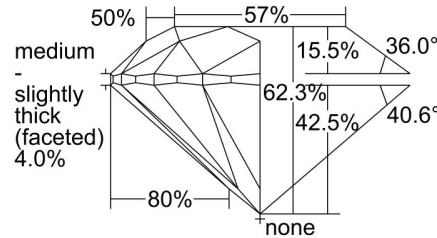

### GIA NATURAL DIAMOND GRADING REPORT

May 16, 2022  
 GIA Report Number ..... 6431398324  
 Shape and Cutting Style ..... Round Brilliant  
 Measurements ..... 7.28 - 7.34 x 4.55 mm

### GRADING RESULTS

Carat Weight ..... 1.51 carat  
 Color Grade ..... J  
 Clarity Grade ..... SI1  
 Cut Grade ..... Excellent

### PROPORTIONS

Profile to actual proportions