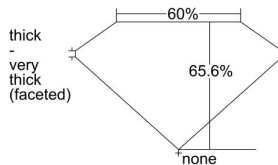

GIA®

FACSIMILE

GIA REPORT 6431425677

Verify this report at GIA.edu

GIA NATURAL DIAMOND DOSSIER®

May 18, 2022
GIA Report Number **6431425677**
Shape and Cutting Style ..... **Pear Brilliant**
Measurements ..... **7.30 x 5.03 x 3.30 mm**

GRADING RESULTS

Carat Weight ..... **0.74 carat**
Color Grade ..... **I**
Clarity Grade **VS1**

ADDITIONAL GRADING INFORMATION

Polish ..... **Excellent**
Symmetry ..... **Very Good**
Fluorescence ..... **Faint**
Clarity Characteristics ..... **Cloud, Pinpoint**
Inscription(s): **GIA 6431425677**

PROPORTIONS

Profile not to actual proportions

GRADING SCALES

GIA COLOR SCALE		GIA CLARITY SCALE			
COLORLESS	D	VERY VERY SLIGHTLY INCLUDED	FLAWLESS		
	E		INTERNALLY FLAWLESS		
	F	VERY SLIGHTLY INCLUDED	VVS₁		
	G		VVS₂		
	H		VS₁		
	NEAR COLORLESS	I	SLIGHTLY INCLUDED	VS₂	
		J		SI₁	
		FAINT	K	INCLUDED	SI₂
			L		I₁
			M		I₂
VERT LIGHT	N	LIGHT	I₃		
	O				
	P				
	Q				
	R