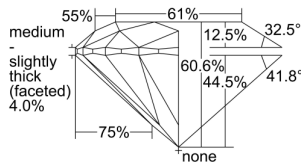

GIA®

FACSIMILE

GIA REPORT 6431431716

Verify this report at GIA.edu

GIA NATURAL DIAMOND DOSSIER®

May 18, 2022
GIA Report Number 6431431716
Shape and Cutting Style ..... Round Brilliant
Measurements ..... 5.74 - 5.76 x 3.48 mm

GRADING RESULTS

Carat Weight ..... 0.70 carat
Color Grade ..... G
Clarity Grade S11
Cut Grade ..... Excellent

ADDITIONAL GRADING INFORMATION

Polish ..... Excellent
Symmetry ..... Excellent
Fluorescence ..... Medium Blue
Clarity Characteristics ..... Crystal
Inscription(s): GIA 6431431716

PROPORTIONS

Profile to actual proportions

GRADING SCALES

GIA COLOR SCALE		GIA CLARITY SCALE		GIA CUT SCALE		
COLORLESS	D	FLAWLESS	VERY VERY SLIGHTLY INCLUDED	EXCELLENT		
	E					
	F	INTERNALLY FLAWLESS		VERY GOOD		
	G					
	NEAR COLORLESS	H		VVS₁		GOOD
		I		VVS₂		
	FAINT	J		VS₁		FAIR
		K		VS₂		
	VERY LIGHT	L		SLIGHTLY INCLUDED		POOR
		M				
N		S1₁				
O		S1₂				
P		I₁				
Q		I₂				
LIGHT	R	INCLUDED				
	S					
	T	I₃				
	U					
	V					
	W					
	X					
	Y					
	Z