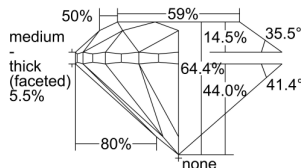

GIA®

FACSIMILE

GIA REPORT 6431431776

Verify this report at GIA.edu

GIA NATURAL DIAMOND DOSSIER®

May 20, 2022
GIA Report Number **6431431776**
Shape and Cutting Style ..... **Round Brilliant**
Measurements ..... **4.17 - 4.20 x 2.70 mm**

GRADING RESULTS

Carat Weight ..... **0.30 carat**
Color Grade ..... **H**
Clarity Grade **VS2**
Cut Grade ..... **Very Good**

ADDITIONAL GRADING INFORMATION

Polish ..... **Very Good**
Symmetry ..... **Very Good**
Fluorescence ..... **None**
Clarity Characteristics..... **Cloud, Feather**
Inscription(s): **GIA 6431431776**

PROPORTIONS

Profile to actual proportions

GRADING SCALES

GIA COLOR SCALE	GIA CLARITY SCALE	GIA CUT SCALE	
D	FLAWLESS	EXCELLENT	
E	INTERNALLY FLAWLESS		
F		VVS₁	VERY GOOD
G	VVS₂		
H	VS₁	GOOD	
I	VS₂		
J	SI₁	FAIR	
K	SI₂		
L	I₁	POOR	
M	I₂		
N	I₃		
O			
P			
Q			
R			
S			
T			
U			
V			
W			
X			
Y			
Z