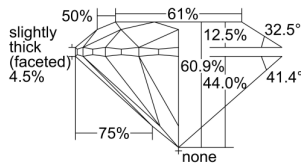

GIA®

FACSIMILE

GIA REPORT 6431481683

Verify this report at GIA.edu

GIA NATURAL DIAMOND DOSSIER®

May 26, 2022
GIA Report Number 6431481683
Shape and Cutting Style ..... Round Brilliant
Measurements ..... 5.69 - 5.71 x 3.47 mm

GRADING RESULTS

Carat Weight ..... 0.70 carat
Color Grade ..... F
Clarity Grade VS1
Cut Grade ..... Excellent

ADDITIONAL GRADING INFORMATION

Polish ..... Very Good
Symmetry ..... Excellent
Fluorescence ..... None
Clarity Characteristics ..... Feather, Cloud, Pinpoint
Inscription(s): GIA 6431481683

PROPORTIONS

Profile to actual proportions