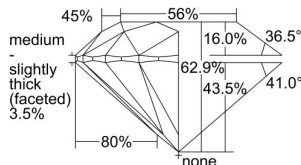

GIA®

FACSIMILE

GIA REPORT 6431482852

Verify this report at GIA.edu

GIA NATURAL DIAMOND DOSSIER®

May 24, 2022
GIA Report Number **6431482852**
Shape and Cutting Style ..... **Round Brilliant**
Measurements ..... **4.76 - 4.78 x 3.00 mm**

GRADING RESULTS

Carat Weight ..... **0.42 carat**
Color Grade ..... **D**
Clarity Grade **VS1**
Cut Grade ..... **Excellent**

ADDITIONAL GRADING INFORMATION

Polish ..... **Very Good**
Symmetry ..... **Excellent**
Fluorescence ..... **Faint**
Clarity Characteristics ..... **Crystal, Pinpoint**
Inscription(s): **GIA 6431482852**

PROPORTIONS

Profile to actual proportions

GRADING SCALES

GIA COLOR SCALE	GIA CLARITY SCALE	GIA CUT SCALE
COLOURLESS	FLAWLESS	EXCELLENT
D	INTERNALLY FLAWLESS	
E	VVS₁	VERY GOOD
F		
G	VS₁	GOOD
H		
I	SI₁	FAIR
J		
K	I₁	POOR
L		
M	I₂	
N		
O	I₃	
P		
Q		
R		
S		
T		
U		
V		
W		
X		
Y		
Z