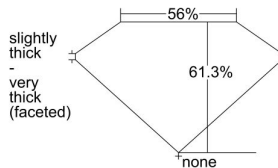

GIA®

FACSIMILE

GIA REPORT 6431543240

Verify this report at GIA.edu

GIA NATURAL DIAMOND DOSSIER®

May 30, 2022
GIA Report Number **6431543240**
Shape and Cutting Style ..... **Oval Brilliant**
Measurements ..... **7.18 x 5.20 x 3.19 mm**

GRADING RESULTS

Carat Weight ..... **0.82 carat**
Color Grade ..... **K**
Clarity Grade **S11**

ADDITIONAL GRADING INFORMATION

Polish ..... **Excellent**
Symmetry ..... **Very Good**
Fluorescence ..... **Medium Yellow**
Clarity Characteristics..... **Crystal, Feather, Cloud**
Inscription(s): **GIA 6431543240**

PROPORTIONS

Profile not to actual proportions

GRADING SCALES

GIA COLOR SCALE		GIA CLARITY SCALE	
NEAR COLORLESS	D	VERY VERY SLIGHTLY INCLUDED	FLAWLESS
	E		INTERNALLY FLAWLESS
	F		VVS₁
	G		VVS₂
	H		VS₁
	I		VS₂
	J		SI₁
	K		SI₂
	L		I₁
	M		I₂
FAINT	N	SLIGHTLY INCLUDED	I₃
	O		
	P		
	Q		
VERY LIGHT	R	INCLUDED	
	S		
	T		
	U		
	V		
	W		
LIGHT	X		
	Y		
	Z