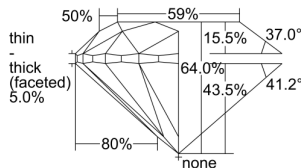

GIA®

FACSIMILE

GIA REPORT 6431567656

Verify this report at GIA.edu

GIA NATURAL DIAMOND DOSSIER®

June 07, 2022
GIA Report Number **6431567656**
Shape and Cutting Style ..... **Round Brilliant**
Measurements ..... **3.84 - 3.86 x 2.47 mm**

GRADING RESULTS

Carat Weight ..... **0.23 carat**
Color Grade ..... **E**
Clarity Grade **S11**
Cut Grade ..... **Very Good**

ADDITIONAL GRADING INFORMATION

Polish ..... **Very Good**
Symmetry ..... **Excellent**
Fluorescence ..... **None**
Clarity Characteristics..... **Cloud, Crystal**
Inscription(s): **GIA 6431567656**

PROPORTIONS

Profile to actual proportions

GRADING SCALES

GIA COLOR SCALE	GIA CLARITY SCALE	GIA CUT SCALE	
D	FLAWLESS	EXCELLENT	
E	INTERNALLY FLAWLESS		
F		VVS₁	VERY GOOD
G	VVS₂		
H	VS₁	GOOD	
I	VS₂		
J	S1₁	FAIR	
K	S1₂		
L	I₁	POOR	
M	I₂		
N	I₃		
O			
P			
Q			
R			
S			
T			
U			
V			
W			
X			
Y			
Z