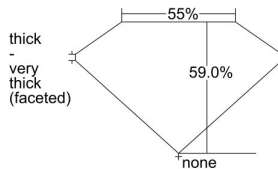

GIA®

FACSIMILE

GIA REPORT 6431573343

Verify this report at GIA.edu

GIA NATURAL DIAMOND DOSSIER®

June 03, 2022
GIA Report Number **6431573343**
Shape and Cutting Style ..... **Marquise Brilliant**
Measurements ..... **10.81 x 4.72 x 2.79 mm**

GRADING RESULTS

Carat Weight ..... **0.80 carat**
Color Grade ..... **F**
Clarity Grade **S11**

ADDITIONAL GRADING INFORMATION

Polish ..... **Excellent**
Symmetry ..... **Very Good**
Fluorescence ..... **None**
Clarity Characteristics ..... **Feather, Crystal**
Inscription(s): **GIA 6431573343**

PROPORTIONS

Profile not to actual proportions

GRADING SCALES

GIA COLOR SCALE		GIA CLARITY SCALE		
NEAR COLORLESS	D	VERY VERY SLIGHTLY INCLUDED	FLAWLESS	
	E		INTERNALLY FLAWLESS	
	F		VVS₁	
	G		VVS₂	
	FAINT	H	VERY SLIGHTLY INCLUDED	VS₁
		I		VS₂
		J	SLIGHTLY INCLUDED	S1₁
		K		S1₂
	L	I₁		
	LIGHT	M	INCLUDED	I₂
N		I₃		
O				
P				
Q				
R