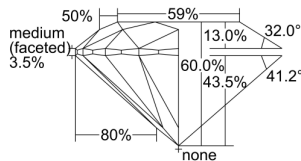

GIA®

FACSIMILE

GIA REPORT 6431608720

Verify this report at GIA.edu

GIA NATURAL DIAMOND DOSSIER®

June 03, 2022
GIA Report Number **6431608720**
Shape and Cutting Style ..... **Round Brilliant**
Measurements ..... **6.27 - 6.30 x 3.77 mm**

GRADING RESULTS

Carat Weight ..... **0.90 carat**
Color Grade ..... **D**
Clarity Grade **VVS2**
Cut Grade ..... **Excellent**

ADDITIONAL GRADING INFORMATION

Polish ..... **Excellent**
Symmetry ..... **Excellent**
Fluorescence ..... **None**
Clarity Characteristics..... **Feather, Pinpoint**
Inscription(s): **GIA 6431608720**

PROPORTIONS

Profile to actual proportions

GRADING SCALES

GIA COLOR SCALE	GIA CLARITY SCALE	GIA CUT SCALE	
D	FLAWLESS	EXCELLENT	
E	INTERNALLY FLAWLESS		
F		VVS₁	VERY GOOD
G	VVS₂		
H	VS₁	GOOD	
I	VS₂		
J	SI₁	FAIR	
K	SI₂		
L	I₁	POOR	
M	I₂		
N	I₃		
O			
P			
Q			
R			
S			
T			
U			
V			
W			
X			
Y			
Z