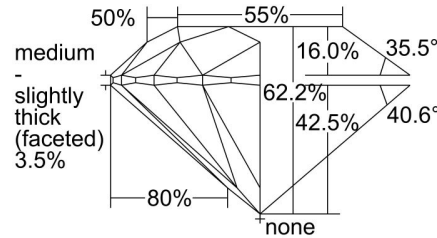

GIA NATURAL DIAMOND GRADING REPORT

June 08, 2022

GIA Report Number 6431614774

Shape and Cutting Style Round Brilliant

Measurements 7.33 - 7.37 x 4.57 mm

GRADING RESULTS

Carat Weight 1.52 carat

Color Grade J

Clarity Grade SI1

Cut Grade Excellent

ADDITIONAL GRADING INFORMATION

Polish Excellent

Symmetry Excellent

Fluorescence Medium Blue

Inscription(s): GIA 6431614774

Comments: Pinpoints are not shown. Surface graining is not shown.

PROPORTIONS

Profile to actual proportions

CLARITY CHARACTERISTICS

KEY TO SYMBOLS*

-  Feather
-  Natural
-  Twinning Wisp
-  Cloud
-  Needle

* Red symbols denote internal characteristics (inclusions). Green or black symbols denote external characteristics (blemishes). Diagram is an approximate representation of the diamond, and symbols shown indicate type, position, and approximate size of clarity characteristics. All clarity characteristics may not be shown. Details of finish are not shown.