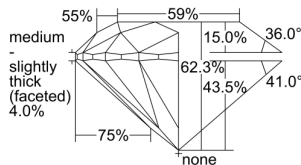

GIA®

FACSIMILE

GIA REPORT 6431623733

Verify this report at GIA.edu

GIA NATURAL DIAMOND DOSSIER®

June 06, 2022
GIA Report Number **6431623733**
Shape and Cutting Style ..... **Round Brilliant**
Measurements ..... **6.10 - 6.15 x 3.82 mm**

GRADING RESULTS

Carat Weight ..... **0.90 carat**
Color Grade ..... **F**
Clarity Grade **VS2**
Cut Grade ..... **Excellent**

ADDITIONAL GRADING INFORMATION

Polish ..... **Excellent**
Symmetry ..... **Excellent**
Fluorescence ..... **Faint**
Clarity Characteristics ..... **Cloud**
Inscription(s): **GIA 6431623733**

PROPORTIONS

Profile to actual proportions

GRADING SCALES

GIA COLOR SCALE	GIA CLARITY SCALE	GIA CUT SCALE	
D	FLAWLESS	EXCELLENT	
E	INTERNALLY FLAWLESS		
F		VVS₁	VERY GOOD
G	VVS₂		
H	VS₁	GOOD	
I	VS₂		
J	SI₁	FAIR	
K	SI₂		
L	I₁	POOR	
M	I₂		
N	I₃		
O			
P			
Q			
R			
S			
T			
U			
V			
W			
X			
Y			
Z