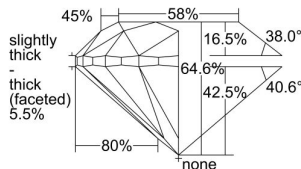

GIA®

FACSIMILE

GIA REPORT 6431636971

Verify this report at GIA.edu

GIA NATURAL DIAMOND DOSSIER®

June 08, 2022
GIA Report Number 6431636971
Shape and Cutting Style ..... Round Brilliant
Measurements ..... 4.57 - 4.61 x 2.96 mm

GRADING RESULTS

Carat Weight ..... 0.40 carat
Color Grade ..... G
Clarity Grade VS1
Cut Grade ..... Very Good

ADDITIONAL GRADING INFORMATION

Polish ..... Excellent
Symmetry ..... Very Good
Fluorescence ..... Medium Blue
Clarity Characteristics ..... Crystal, Indented Natural
Inscription(s): GIA 6431636971

PROPORTIONS

Profile to actual proportions

GRADING SCALES

GIA COLOR SCALE	GIA CLARITY SCALE	GIA CUT SCALE	
D	FLAWLESS	EXCELLENT	
E	INTERNALLY FLAWLESS		
F		VVS₁	VERY GOOD
G	VVS₂		
H	VS₁	GOOD	
I	VS₂		
J	SI₁	FAIR	
K	SI₂		
L	I₁	POOR	
M			
N			
O	I₂		
P			
Q	I₃		
R			
S			
T			
U			
V			
W			
X			
Y			
Z