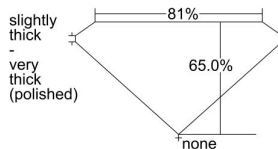

GIA®

FACSIMILE

GIA REPORT 6431653835

Verify this report at GIA.edu

GIA NATURAL DIAMOND DOSSIER®

June 08, 2022
GIA Report Number **6431653835**
Shape and Cutting Style ..... **Cut-Cornered Rectangular Modified Brilliant**
Measurements ..... **4.82 x 4.43 x 2.88 mm**

GRADING RESULTS

Carat Weight ..... **0.51 carat**
Color Grade ..... **D**
Clarity Grade **S11**

ADDITIONAL GRADING INFORMATION

Polish ..... **Excellent**
Symmetry ..... **Very Good**
Fluorescence ..... **None**
Clarity Characteristics ..... **Crystal**
Inscription(s): **GIA 6431653835**

PROPORTIONS

Profile not to actual proportions

GRADING SCALES

GIA COLOR SCALE		GIA CLARITY SCALE	
COLORLESS	D	VERY VERY SLIGHTLY INCLUDED	FLAWLESS
	E		INTERNALLY FLAWLESS
	F		VVS₁
	G		VVS₂
	H		VS₁
	I		VS₂
NEAR COLORLESS	J	VERY SLIGHTLY INCLUDED	S1₁
	K		S1₂
	L		I₁
	M		I₂
FAINT	N	SLIGHTLY INCLUDED	I₃
	O		
	P		
	Q		
VERY LIGHT	R	INCLUDED	
	S		
	T		
	U		
LIGHT	V		
	W		
	X		
	Y		
	Z