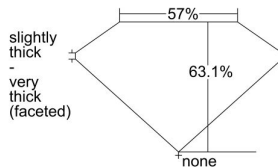

GIA®

FACSIMILE

GIA REPORT 6431656228

Verify this report at GIA.edu

GIA NATURAL DIAMOND DOSSIER®

June 09, 2022
GIA Report Number **6431656228**
Shape and Cutting Style ..... **Oval Brilliant**
Measurements ..... **6.26 x 4.44 x 2.80 mm**

GRADING RESULTS

Carat Weight ..... **0.51 carat**
Color Grade ..... **E**
Clarity Grade **VS1**

ADDITIONAL GRADING INFORMATION

Polish ..... **Excellent**
Symmetry ..... **Very Good**
Fluorescence ..... **Faint**
Clarity Characteristics..... **Crystal, Cloud, Knot, Pinpoint**
Inscription(s): **GIA 6431656228**

PROPORTIONS

Profile not to actual proportions

GRADING SCALES

GIA COLOR SCALE		GIA CLARITY SCALE	
NEAR COLORLESS	D	VERY VERY SLIGHTLY INCLUDED	FLAWLESS
	E		INTERNALLY FLAWLESS
	F		VVS₁
	G		VVS₂
	H		VS₁
	I		VS₂
	J		SI₁
	K		SI₂
	L		I₁
	M		I₂
FAINT	N	INCLUDED	I₃
	O		
	P		
	Q		
VERY LIGHT	R		
	S		
	T		
	U		
LIGHT	V		
	W		
	X		
	Y		
Z