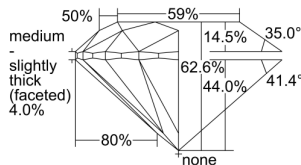

GIA®

FACSIMILE

GIA REPORT 6431693356

Verify this report at GIA.edu

GIA NATURAL DIAMOND DOSSIER®

June 13, 2022
GIA Report Number **6431693356**
Shape and Cutting Style ..... **Round Brilliant**
Measurements ..... **4.70 - 4.72 x 2.95 mm**

GRADING RESULTS

Carat Weight ..... **0.40 carat**
Color Grade ..... **H**
Clarity Grade **VS1**
Cut Grade ..... **Excellent**

ADDITIONAL GRADING INFORMATION

Polish ..... **Excellent**
Symmetry ..... **Excellent**
Fluorescence ..... **Medium Blue**
Clarity Characteristics..... **Crystal, Needle, Cloud, Pinpoint**
Inscription(s): **GIA 6431693356**

PROPORTIONS

Profile to actual proportions

GRADING SCALES

GIA COLOR SCALE

COLORESS	D
	E
	F
	G
	H
	I
	J
NEAR COLORESS	K
	L
FAINT	M
	N
	O
	P
VERY LIGHT	R
	S
	T
	U
	V
	W
	X
	Y
LIGHT	Z

GIA CLARITY SCALE

FLAWLESS	VERY VERY SLIGHTLY INCLUDED	VS₁	VS₂	VS₁	VS₂	SL₁	SL₂	I₁	I₂	I₃	
											INTERNALLY FLAWLESS

GIA CUT SCALE

EXCELLENT
VERY GOOD
GOOD
FAIR
POOR