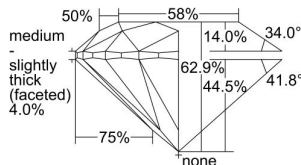

GIA®

FACSIMILE

GIA REPORT 6431735859

Verify this report at GIA.edu

GIA NATURAL DIAMOND DOSSIER®

June 17, 2022
GIA Report Number **6431735859**
Shape and Cutting Style ..... **Round Brilliant**
Measurements ..... **4.29 - 4.32 x 2.71 mm**

GRADING RESULTS

Carat Weight ..... **0.31 carat**
Color Grade ..... **H**
Clarity Grade **S12**
Cut Grade ..... **Excellent**

ADDITIONAL GRADING INFORMATION

Polish ..... **Excellent**
Symmetry ..... **Excellent**
Fluorescence ..... **Faint**
Clarity Characteristics ..... **Cloud**
Inscription(s): **GIA 6431735859**

PROPORTIONS

Profile to actual proportions

GRADING SCALES

GIA COLOR SCALE

COLOURESS	D
	E
	F
	G
	H
NEAR COLOURESS	I
	J
	K
	L
FAINT	M
	N
	O
	P
	Q
VERY LIGHT	R
	S
	T
	U
	V
	W
	X
	Y
LIGHT	Z

GIA CLARITY SCALE

FLAWLESS	VERY VERY SLIGHTLY INCLUDED	VVS₁	
			VVS₂
INTERNALLY FLAWLESS	VERY SLIGHTLY INCLUDED	VS₁	
		VS₂	
SLIGHTLY INCLUDED	SLIGHTLY INCLUDED	S1₁	
		S1₂	
INCLUDED	INCLUDED	I₁	
		I₂	
		I₃	

GIA CUT SCALE

EXCELLENT
VERY GOOD
GOOD
FAIR
POOR