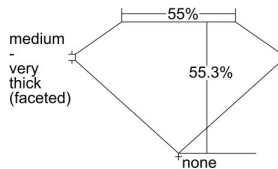

GIA®

FACSIMILE

GIA REPORT 6431762332

Verify this report at GIA.edu

GIA NATURAL DIAMOND DOSSIER®

June 22, 2022
GIA Report Number **6431762332**
Shape and Cutting Style ..... **Heart Brilliant**
Measurements ..... **5.78 x 6.28 x 3.47 mm**

GRADING RESULTS

Carat Weight ..... **0.72 carat**
Color Grade ..... **E**
Clarity Grade **VVS2**

ADDITIONAL GRADING INFORMATION

Polish ..... **Excellent**
Symmetry ..... **Very Good**
Fluorescence ..... **Faint**
Clarity Characteristics..... **Pinpoint, Needle, Internal Graining**
Inscription(s): **GIA 6431762332**

PROPORTIONS

Profile not to actual proportions

GRADING SCALES

GIA COLOR SCALE		GIA CLARITY SCALE			
COLORLESS	D	VERY VERY SLIGHTLY INCLUDED	FLAWLESS		
	E		INTERNALLY FLAWLESS		
	F		VVS₁		
	G		VVS₂		
	NEAR COLORLESS	H	VERY SLIGHTLY INCLUDED	VS₁	
		I		VS₂	
		FAINT	J	SLIGHTLY INCLUDED	SI₁
			K		SI₂
	L		I₁		
	VERT LIGHT		M	INCLUDED	I₂
N			I₃		
O					
P					
LIGHT	Q				
	R				
	S				
	T				
	U				
	V				
	W				
	X				
	Y				
	Z