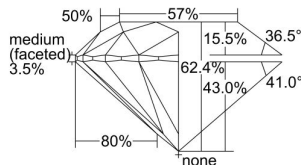

GIA®

FACSIMILE

GIA REPORT 6431772289

Verify this report at GIA.edu

GIA NATURAL DIAMOND DOSSIER®

June 21, 2022
GIA Report Number **6431772289**
Shape and Cutting Style ..... **Round Brilliant**
Measurements ..... **3.92 - 3.92 x 2.45 mm**

GRADING RESULTS

Carat Weight ..... **0.23 carat**
Color Grade ..... **H**
Clarity Grade **VVS2**
Cut Grade ..... **Excellent**

ADDITIONAL GRADING INFORMATION

Polish ..... **Excellent**
Symmetry ..... **Excellent**
Fluorescence ..... **None**
Clarity Characteristics..... **Pinpoint, Cloud**
Inscription(s): **GIA 6431772289**

PROPORTIONS

Profile to actual proportions

GRADING SCALES

GIA COLOR SCALE	GIA CLARITY SCALE	GIA CUT SCALE	
D	FLAWLESS	EXCELLENT	
E	INTERNALLY FLAWLESS		
F		VVS₁	VERY GOOD
G	VVS₂		
H	VS₁	GOOD	
I	VS₂		
J	SI₁	FAIR	
K	SI₂		
L	I₁	POOR	
M	I₂		
N	I₃		
O			
P			
Q			
R			
S			
T			
U			
V			
W			
X			
Y			
Z