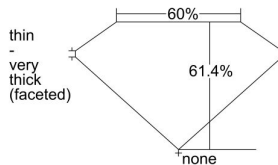

GIA®

FACSIMILE

GIA REPORT 6431793921

Verify this report at GIA.edu

GIA NATURAL DIAMOND DOSSIER®

June 23, 2022
GIA Report Number **6431793921**
Shape and Cutting Style ..... **Oval Brilliant**
Measurements ..... **7.22 x 4.81 x 2.96 mm**

GRADING RESULTS

Carat Weight ..... **0.70 carat**
Color Grade ..... **I**
Clarity Grade **S12**

ADDITIONAL GRADING INFORMATION

Polish ..... **Very Good**
Symmetry ..... **Very Good**
Fluorescence ..... **Faint**
Clarity Characteristics ..... **Feather, Crystal**
Inscription(s): **GIA 6431793921**

PROPORTIONS

Profile not to actual proportions

GRADING SCALES

GIA COLOR SCALE		GIA CLARITY SCALE		
COLORLESS	D	VERY VERY SLIGHTLY INCLUDED	FLAWLESS	
	E		INTERNALLY FLAWLESS	
	F		VVS₁	
	NEAR COLORLESS	G	VVS₂	
		H	VERY SLIGHTLY INCLUDED	VS₁
		I		VS₂
		J	SLIGHTLY INCLUDED	S1₁
	K	S1₂		
	L	I₁		
	FAINT		M	I₂
N		I₃		
VERT LIGHT	O		INCLUDED	
	P			
	Q			
	R			
	S			
	T			
LIGHT	U			
	V			
	W			
	X			
Y				
Z