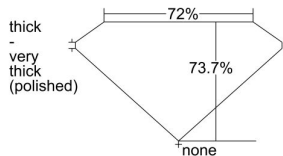

GIA®

FACSIMILE

GIA REPORT 6431800270

Verify this report at GIA.edu

GIA NATURAL DIAMOND DOSSIER®

June 22, 2022
GIA Report Number **6431800270**
Shape and Cutting Style ..... **Square Modified Brilliant**
Measurements ..... **5.18 x 5.05 x 3.73 mm**

GRADING RESULTS

Carat Weight ..... **0.91 carat**
Color Grade ..... **J**
Clarity Grade **VS1**

ADDITIONAL GRADING INFORMATION

Polish ..... **Excellent**
Symmetry ..... **Excellent**
Fluorescence ..... **None**
Clarity Characteristics ..... **Crystal, Cloud, Needle**
Inscription(s): **GIA 6431800270**

PROPORTIONS

Profile not to actual proportions

GRADING SCALES

GIA COLOR SCALE		GIA CLARITY SCALE			
COLORLESS	D	VERY VERY SLIGHTLY INCLUDED	FLAWLESS		
	E		INTERNALLY FLAWLESS		
	F	VERY SLIGHTLY INCLUDED	VVS₁		
	G		VVS₂		
	H		VS₁		
	NEAR COLORLESS	I	SLIGHTLY INCLUDED	VS₂	
		J		SI₁	
		FAINT	K	INCLUDED	SI₂
			L		I₁
			M		I₂
VERT LIGHT	N	LIGHT	I₃		
	O				
	P				
	Q				
	R