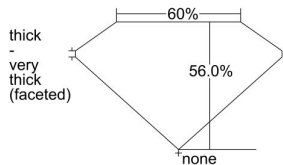

GIA®

FACSIMILE

GIA REPORT 6431810716

Verify this report at GIA.edu

GIA NATURAL DIAMOND DOSSIER®

June 23, 2022
GIA Report Number **6431810716**
Shape and Cutting Style ..... **Heart Brilliant**
Measurements ..... **6.00 x 6.72 x 3.76 mm**

GRADING RESULTS

Carat Weight ..... **0.90 carat**
Color Grade ..... **G**
Clarity Grade **S11**

ADDITIONAL GRADING INFORMATION

Polish ..... **Excellent**
Symmetry ..... **Very Good**
Fluorescence ..... **None**
Clarity Characteristics ..... **Crystal**
Inscription(s): **GIA 6431810716**

PROPORTIONS

Profile not to actual proportions

GRADING SCALES

GIA COLOR SCALE		GIA CLARITY SCALE			
COLORLESS	D	VERY VERY SLIGHTLY INCLUDED	FLAWLESS		
	E		INTERNALLY FLAWLESS		
	F	VERY SLIGHTLY INCLUDED	VVS₁		
	G		VVS₂		
	H		VS₁		
	NEAR COLORLESS	I	SLIGHTLY INCLUDED	VS₂	
		J		S1₁	
		FAINT	K	INCLUDED	S1₂
			L		I₁
			M		I₂
VERT LIGHT	N	LIGHT	I₃		
	O				
	P				
	Q				
	R				
	S				
LIGHT	T				
	U				
	V				
	W				
	X				
	Y				
	Z