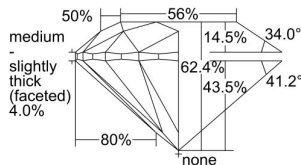

GIA®

FACSIMILE

GIA REPORT 6431825498

Verify this report at GIA.edu

GIA NATURAL DIAMOND DOSSIER®

June 24, 2022
GIA Report Number **6431825498**
Shape and Cutting Style ..... **Round Brilliant**
Measurements ..... **5.50 - 5.55 x 3.45 mm**

GRADING RESULTS

Carat Weight ..... **0.65 carat**
Color Grade ..... **K**
Clarity Grade **VVS2**
Cut Grade ..... **Excellent**

ADDITIONAL GRADING INFORMATION

Polish ..... **Excellent**
Symmetry ..... **Excellent**
Fluorescence ..... **Faint**
Clarity Characteristics..... **Cloud, Pinpoint**
Inscription(s): **GIA 6431825498**

PROPORTIONS

Profile to actual proportions

GRADING SCALES

GIA COLOR SCALE	GIA CLARITY SCALE	GIA CUT SCALE	
D	FLAWLESS	EXCELLENT	
E	INTERNALLY FLAWLESS		
F		VVS₁	VERY GOOD
G	VVS₂		
H	VS₁	GOOD	
I	VS₂		
J	SI₁	FAIR	
K	SI₂		
L	I₁	POOR	
M	I₂		
N	I₃		
O			
P			
Q			
R			
S			
T			
U			
V			
W			
X			
Y			
Z