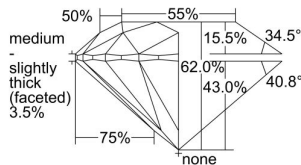

GIA®

FACSIMILE

GIA REPORT 6431849790

Verify this report at GIA.edu

GIA NATURAL DIAMOND DOSSIER®

June 27, 2022
GIA Report Number **6431849790**
Shape and Cutting Style ..... **Round Brilliant**
Measurements ..... **5.10 - 5.11 x 3.17 mm**

GRADING RESULTS

Carat Weight ..... **0.50 carat**
Color Grade ..... **G**
Clarity Grade **S11**
Cut Grade ..... **Excellent**

ADDITIONAL GRADING INFORMATION

Polish ..... **Excellent**
Symmetry ..... **Excellent**
Fluorescence ..... **Medium Blue**
Clarity Characteristics..... **Cloud, Crystal, Feather**
Inscription(s): **GIA 6431849790**

PROPORTIONS

Profile to actual proportions