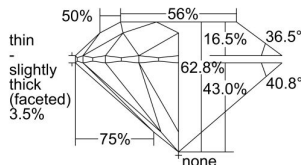

GIA®

FACSIMILE

GIA REPORT 6431872151

Verify this report at GIA.edu

GIA NATURAL DIAMOND DOSSIER®

July 04, 2022
GIA Report Number **6431872151**
Shape and Cutting Style ..... **Round Brilliant**
Measurements ..... **5.19 - 5.23 x 3.27 mm**

GRADING RESULTS

Carat Weight ..... **0.55 carat**
Color Grade ..... **D**
Clarity Grade **S11**
Cut Grade ..... **Excellent**

ADDITIONAL GRADING INFORMATION

Polish ..... **Excellent**
Symmetry ..... **Excellent**
Fluorescence ..... **None**
Clarity Characteristics ..... **Crystal**
Inscription(s): **GIA 6431872151**

PROPORTIONS

Profile to actual proportions