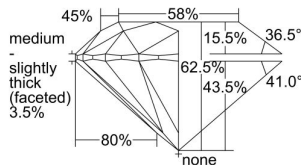

GIA®

FACSIMILE

GIA REPORT 6431886574

Verify this report at GIA.edu

GIA NATURAL DIAMOND DOSSIER®

July 01, 2022
GIA Report Number **6431886574**
Shape and Cutting Style ..... **Round Brilliant**
Measurements ..... **4.44 - 4.47 x 2.78 mm**

GRADING RESULTS

Carat Weight ..... **0.34 carat**
Color Grade ..... **J**
Clarity Grade **VVS2**
Cut Grade ..... **Excellent**

ADDITIONAL GRADING INFORMATION

Polish ..... **Excellent**
Symmetry ..... **Excellent**
Fluorescence ..... **None**
Clarity Characteristics..... **Indented Natural**
Inscription(s): **GIA 6431886574**

PROPORTIONS

Profile to actual proportions

GRADING SCALES

GIA COLOR SCALE	GIA CLARITY SCALE	GIA CUT SCALE	
D	FLAWLESS	EXCELLENT	
E	INTERNALLY FLAWLESS		
F		VVS₁	VERY GOOD
G	VVS₂		
H	VS₁	GOOD	
I	VS₂		
J	SI₁	FAIR	
K	SI₂		
L	I₁	POOR	
M	I₂		
N	I₃		
O			
P			
Q			
R			
S			
T			
U			
V			
W			
X			
Y			
Z